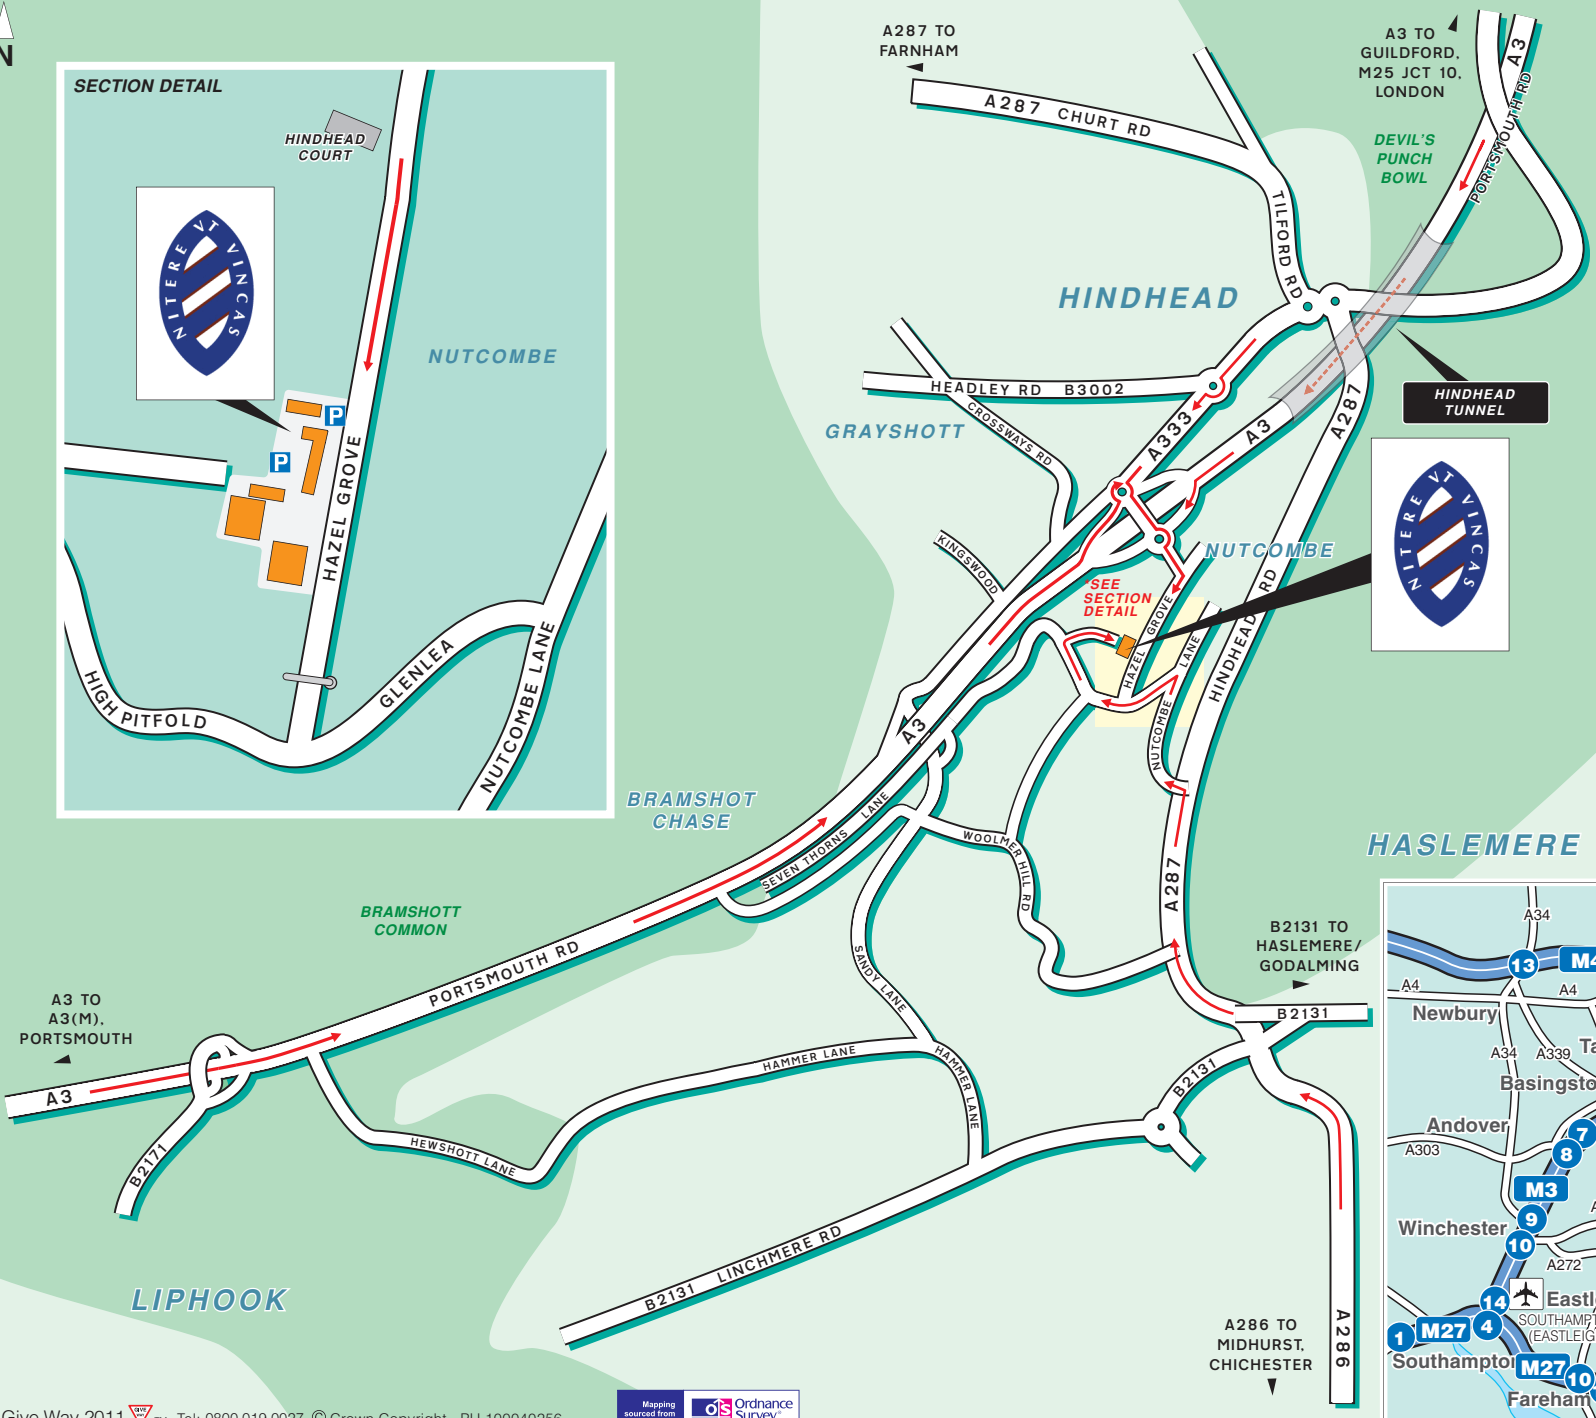

SECTION DETAIL

Amesbury
Hazel Grove, Hindhead
Surrey GU26 6BL

Tel: 01428 604322
www.amesburyschool.co.uk

Public Transport

By Rail, Haslemere Station
Approximately 10 minutes by taxi.
For more information phone National Rail Enquiries on 0845 7484950.

By Air
London Heathrow Airport
Approximately 30 minute drive.
London Gatwick Airport
Approximately 60 minute drive.